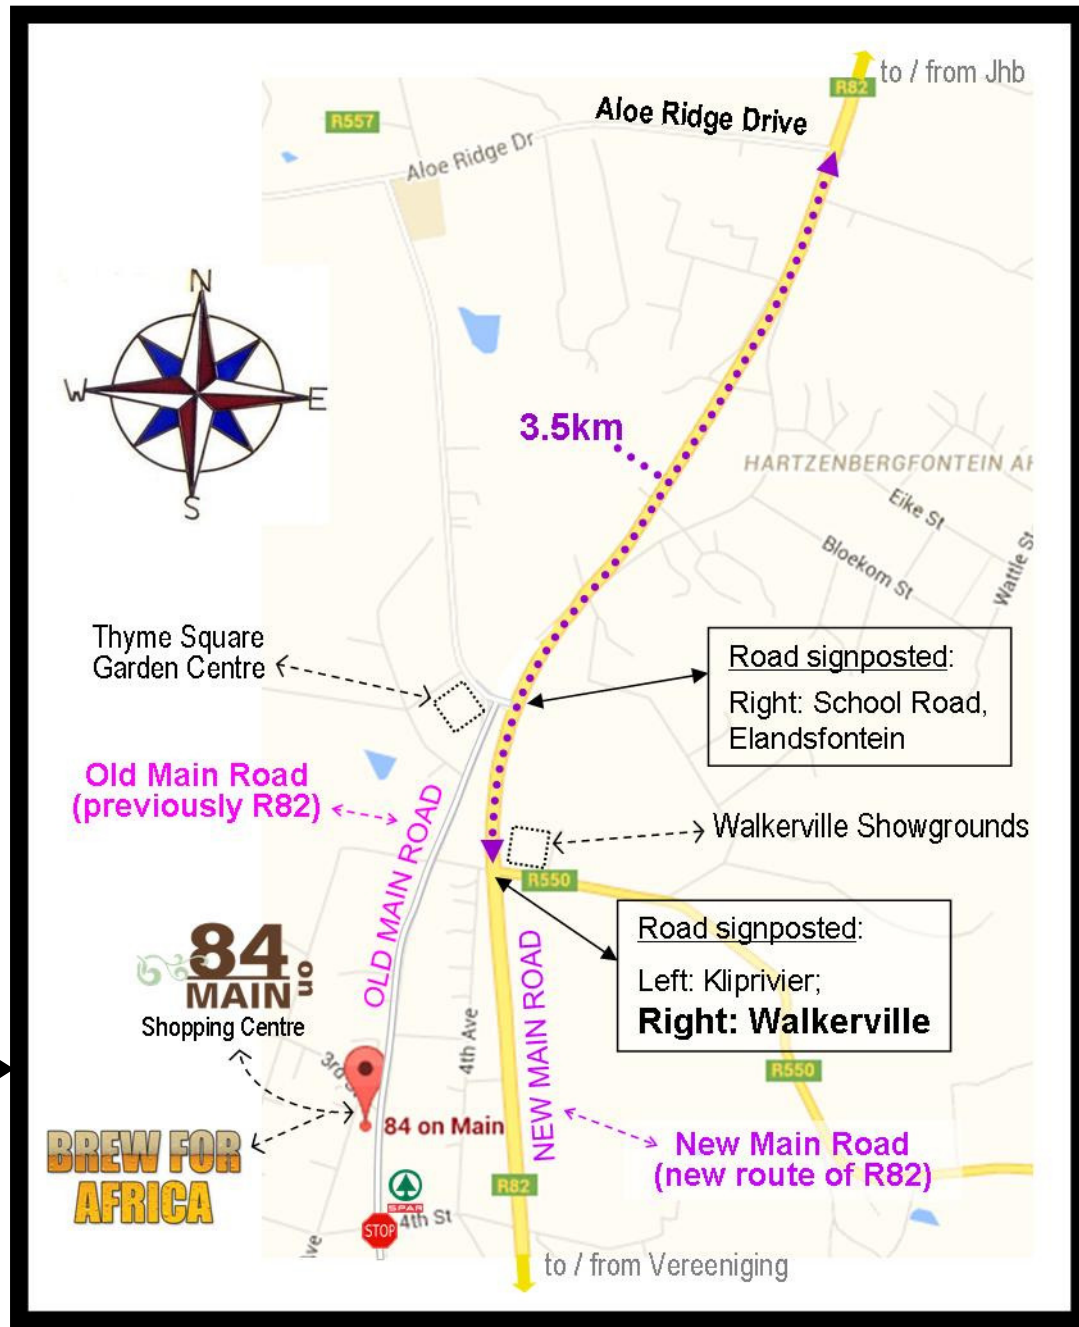

Road signposted:
Left: Lenasia
Right: R550 Kliprivier

ENLARGED AREA →

BREW FOR AFRICA: Shop 7; 84 On Main Shopping Centre; Old Main Road, Walkerville village centre (off new R82)